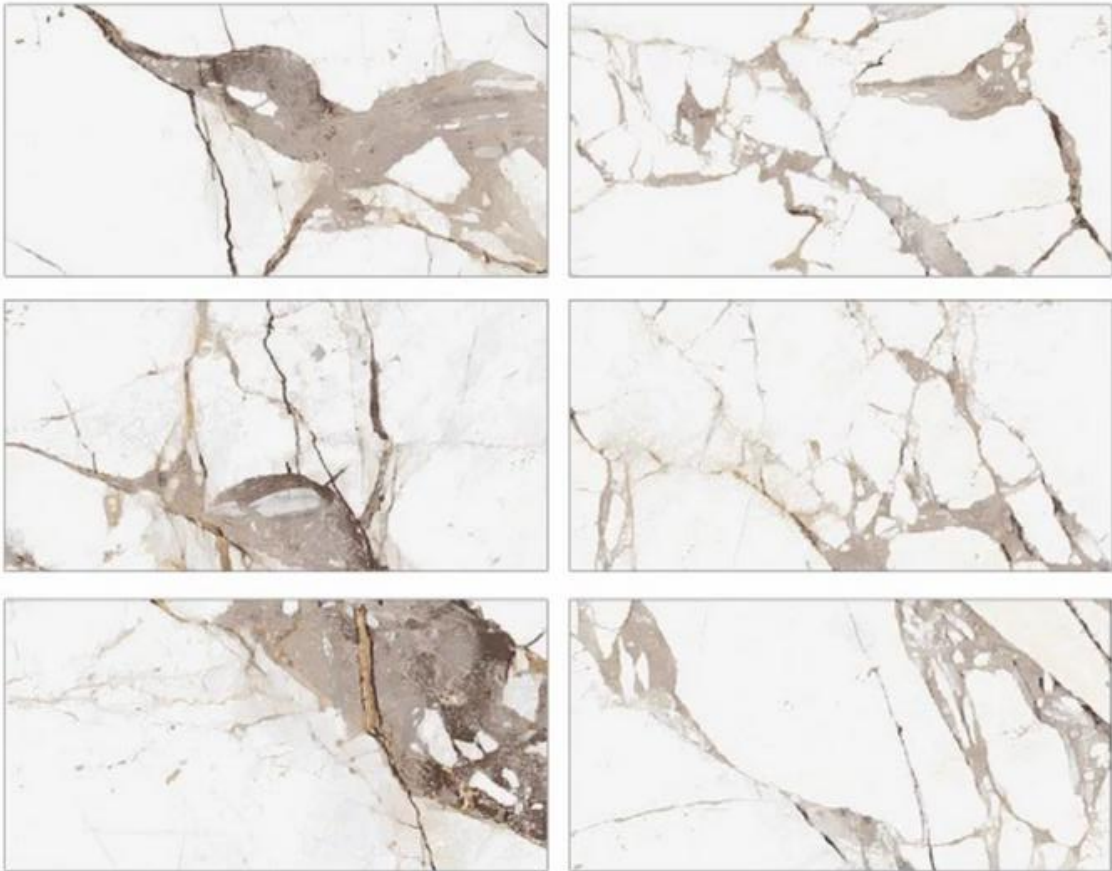

## BAISER 24X48

BLANCO POLISHED

BLANCO POLISHED

LARGE FORMAT PORCELAIN TILE

JULIET 24X48

WHITE POLISHED - CARVING

WHITE POLISHED - CARVING

LARGE FORMAT PORCELAIN TILE