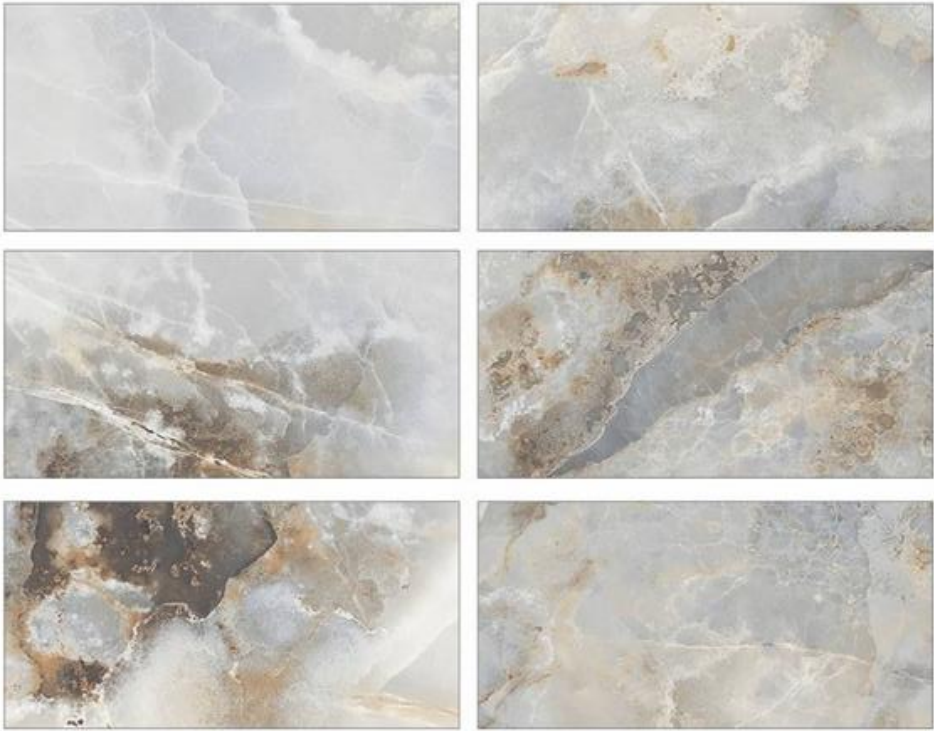

MOONSHINE HIGHGLOSS