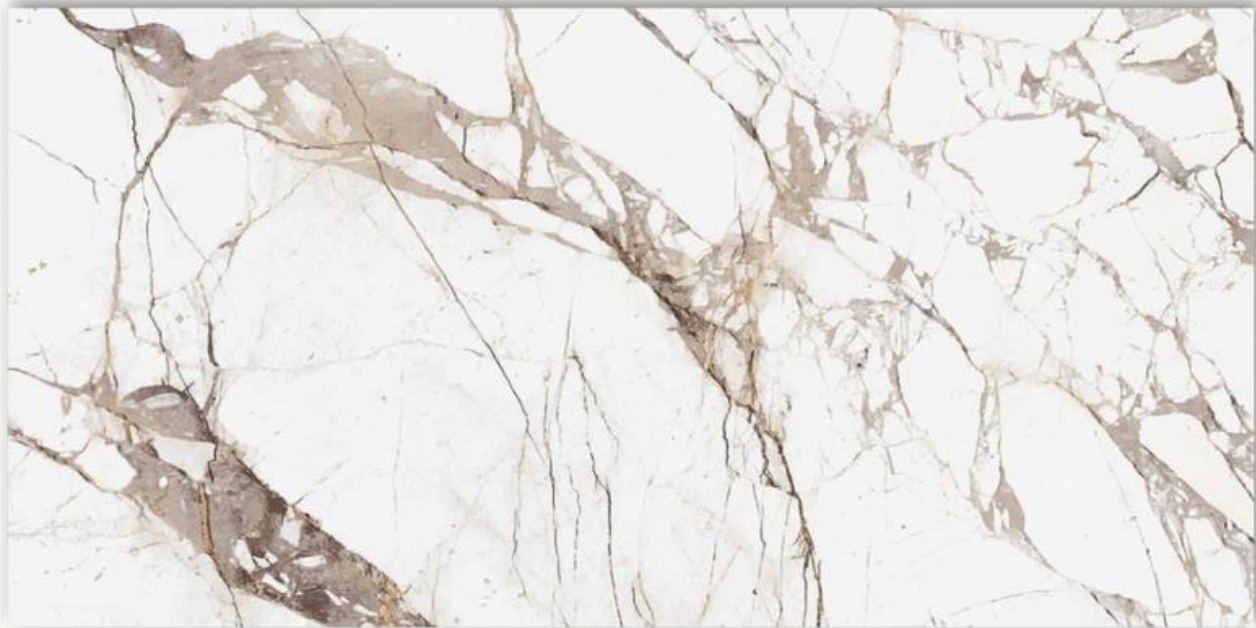

## BAISER 24X48

BLANCO POLISHED

BLANCO POLISHED

LARGE FORMAT PORCELAIN TILE

JULIET 24X48

WHITE POLISHED - CARVING

WHITE POLISHED - CARVING

LARGE FORMAT PORCELAIN TILE